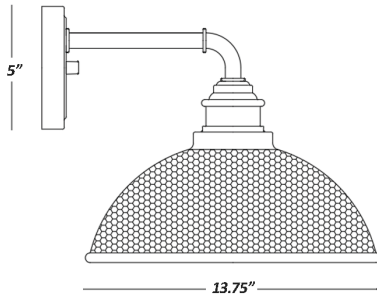

1031BK

HAMMOND 1-LIGHT WALL LANTERN

Front View

Side View

Description:	Hammond 1-light wall lantern
Finish:	Matte black w/gold interior
Dimensions:	12" W x 10.5" H x 13.75" ext. Height on center: 2.5"
Bulbs:	1-100w Med.
Certification:	cETL / wet location

Material:	Steel
Glass:	NA
Back Plate Dimensions:	5" dia.
Chain/Wire:	NA
Additional Finishes:	NA