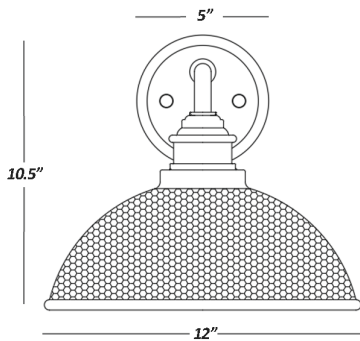

1031BK

HAMMOND 1-LIGHT WALL LANTERN

Front View

Side View

Description:	Hammond 1-light wall lantern
Finish:	Matte black w/gold interior
Dimensions:	12" W x 10.5" H x 13.75" ext. Height on center: 2.5"
Bulbs:	1-100w Med.
Certification:	cETL / wet location

Material:	Steel
Glass:	NA
Back Plate Dimensions:	5" dia.
Chain/Wire:	NA
Additional Finishes:	NA